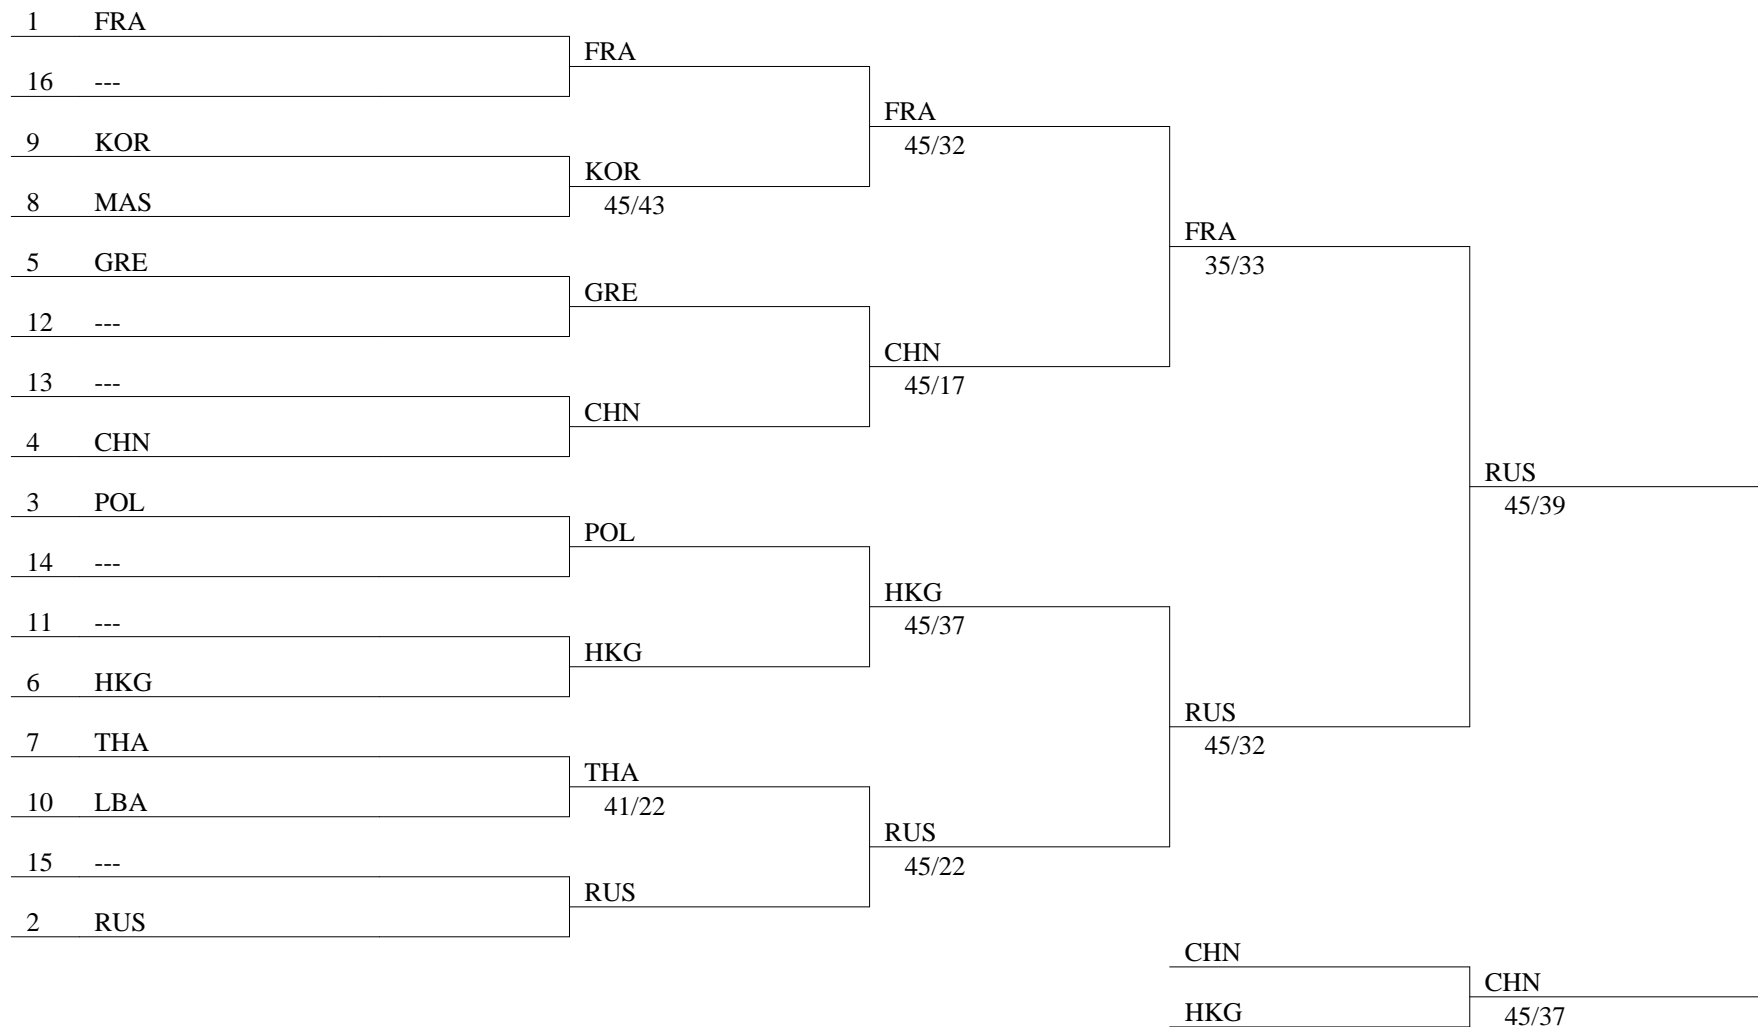

IWAS Wheelchair Fencing Grand Prix - Hong Kong 2013
20-21 December 2013
Men's Team Epee

Tableau de 16

IWAS Wheelchair Fencing Grand Prix - Hong Kong 2013
20-21 December 2013
Men's Team Epee

Tableau 5-8 de 4

1	KOR		
4	GRE	GRE by abandonment	
3	POL		POL 45/15
2	THA	POL 45/23	

		THA	THA

IWAS Wheelchair Fencing Grand Prix - Hong Kong 2013
20-21 December 2013
Men's Team Epee

Tableau 9-16 de 4

1	MAS		
4	---	MAS	
3	---		MAS
2	LBA	LBA	45/25
		---	---
